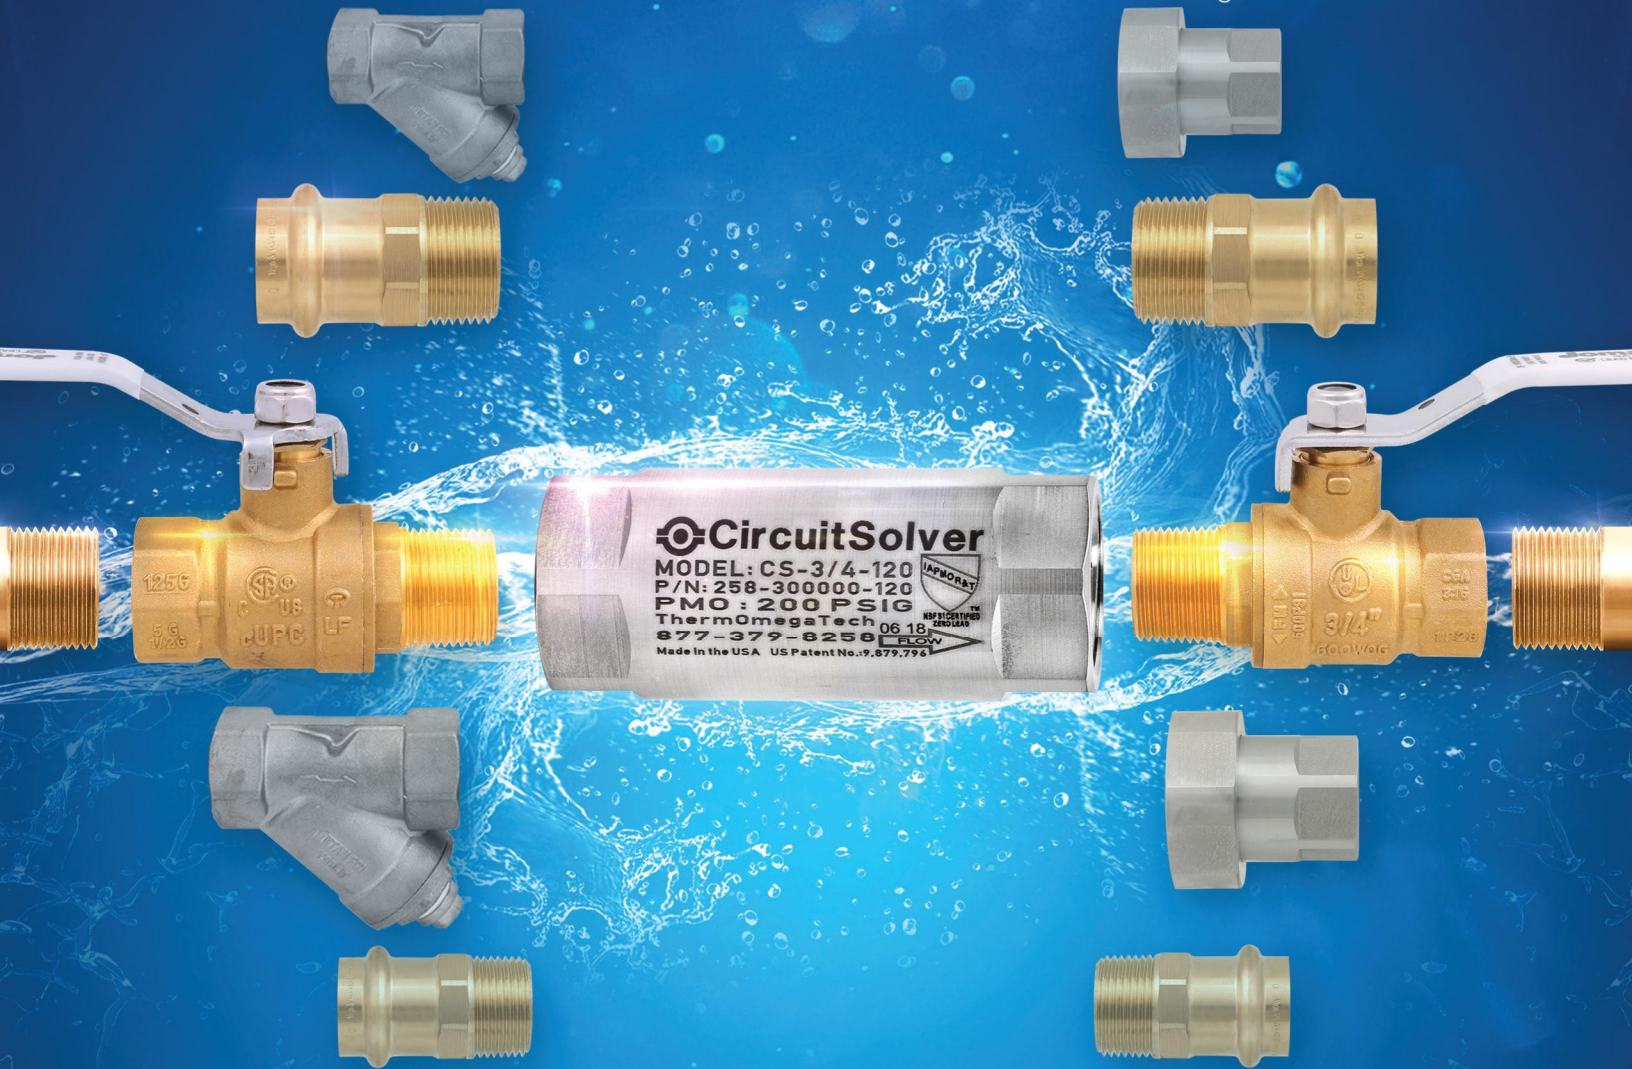

## CHOOSE YOUR PERFECT FIT

Thermostatic Balancing Valves for  
Domestic Hot Water Recirculation Systems

Automatically & continuously adjust flow to maintain a  
specified temperature in every branch.

**PINNACLE SALES**